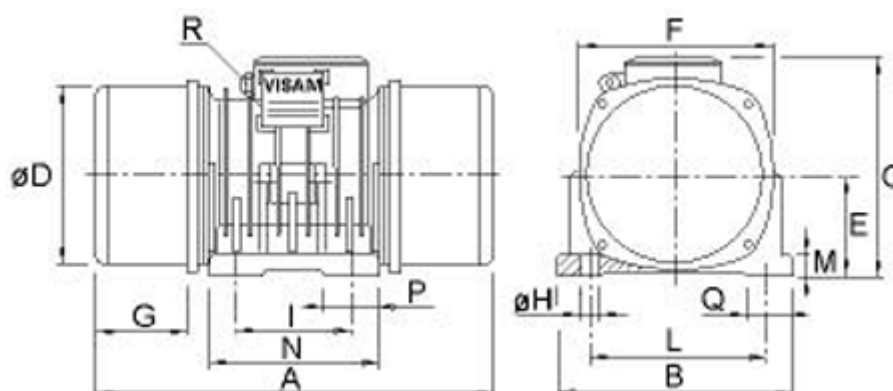

Data Sheet

Article number: 310101400004100

Description: Vibrator motor SPV 15.0 B 136kgcm
1500 o/m 1700kg 2,4kW 3x230-400V 50hz

Measures

A = 568	L = 270
B = 326	M = 40
C = 336	N = 300
d = 270	Number H = 4
E = 150	P = 100
G = 104	Q = 70
H = 25	R = M25x1,5 + M16x1,5TH
I = 165	